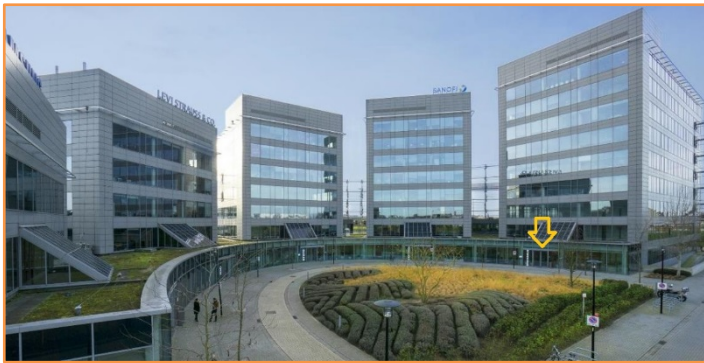

Arcadius
 Business Centre MC-Square
 Airport Plaza - Stockholm Building
 Leonardo Da Vincilaan 19
 1831 Diegem
 Belgium

Tel +32 2 709 72 71

At the office park named "Airport Plaza", which consists of 5 buildings, our office is located in the highest building "Stockholm". You can announce your arrival at the reception of the business center "MC Square".

Coming from Bergen/Mons-Charleroi by E19

Coming from Doornik/Tournai by A8

- On the Brussels' ring way, take direction Luik/Leuven/Namen
- Take the exit Zaventem Airport and keep left towards Zaventem Airport on the A201
- Take Exit 3 Zaventem Centrum to the N262 and head towards Da Vinci/Luchthaven General Aviation
- At the roundabout, take the 3th exit
- Immediately slight left – follow the signs to "Da Vinci" – continue straight onto the tunnel
- Continue straight ahead onto Leonardo Da Vincilaan
- At the roundabout, take the 2nd exit and continue onto Leonardo Da Vincilaan
- Our offices are located at the "Airport-Plaza" office park on the right-hand side, more specifically at the Business Center MC Square, which is in the highest building "Stockholm"

Coming from Leuven/Louvain-Luik/Liège by E40

Coming from Namen/Namur by E411

- On the Brussels' ring way, take direction Gent/Antwerpen/Zaventem
- Take exit 4 Diegem Woluwelaan towards Vilvoorde / Evere / Airport Zaventem
- Take the ramp onto A201 toward Zaventem Airport
- Keep your right – direction Zaventem Centrum
- At the roundabout, take the 3th exit
- Immediately slight left – follow the signs to "Da Vinci" – continue straight onto the tunnel
- Continue straight ahead onto Leonardo Da Vincilaan
- At the roundabout, take the 2nd exit and continue onto Leonardo Da Vincilaan
- Our offices are located at the "Airport-Plaza" office park on the right-hand side, more specifically at the Business Center MC Square, which is in the highest building "Stockholm"